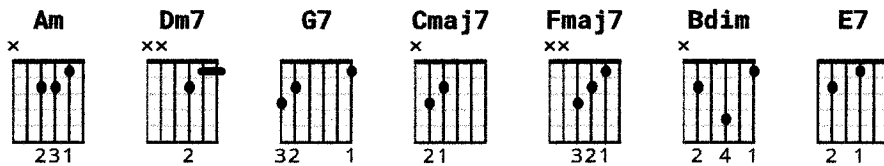

## CHORDS

Eric Clapton - Autumn  
Leaves.

4/4 timing.

Intro on Bm

[Verse 1]

Am Dm7  
The falling leaves  
G7 Cmaj7  
Drift by my window  
Fmaj7 Bdim  
The falling leaves  
E7 Am  
Of red and gold

[Verse 2]

Am Dm7  
I see your lips  
G7 Cmaj7  
The summer kisses  
Fmaj7 Bdim  
The sunburned hands